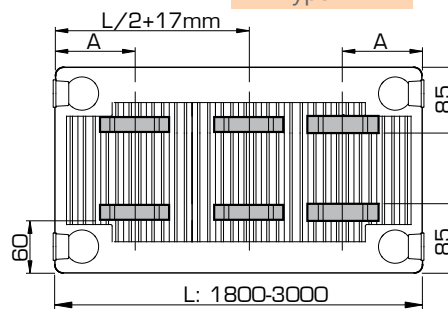

Type 11

L	A
1800-3000	150