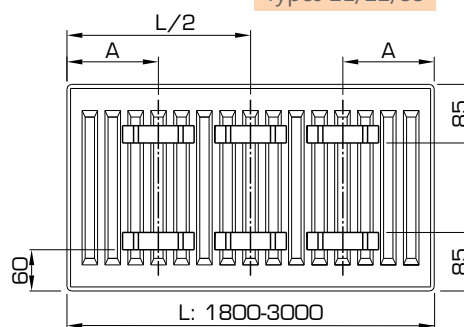

For lengths above 1600 mm: 3 brackets needed.

LUG POSITIONS

Types 21/22/33

L	A
400-1600	133

Types 21/22/33

L	A
1800-3000	133

Type 11

L	A
400	117
500-1600	150