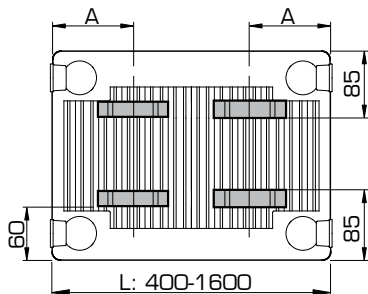

For lengths above 1600 mm: 3 brackets needed.

LUG POSITIONS

Types 21/22/33

L	A
400-1600	133

Types 21/22/33

L	A
1800-3000	133

Type 11

L	A
400	117
500-1600	150