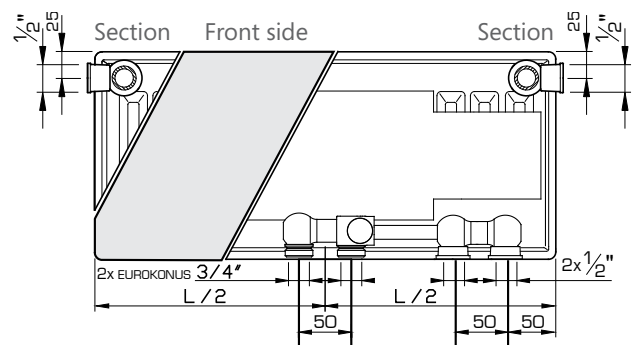

Front of
right handed
radiator

MOUNTING DIMENSIONS

Types 21/22/33

Left

Types 21/22/33

Type 11

Left

Type 11