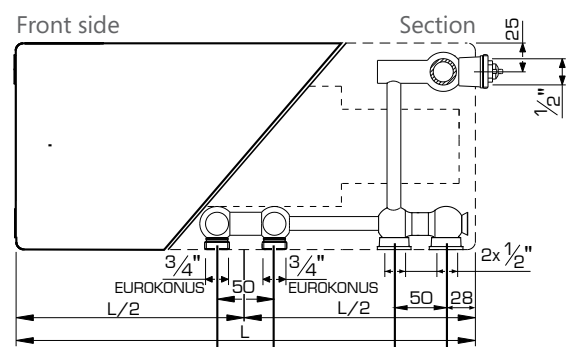

Front of
right handed
radiator

MOUNTING DIMENSIONS

Types 21/22/33

Left

Types 21/22/33

Type 11

Left

Type 11