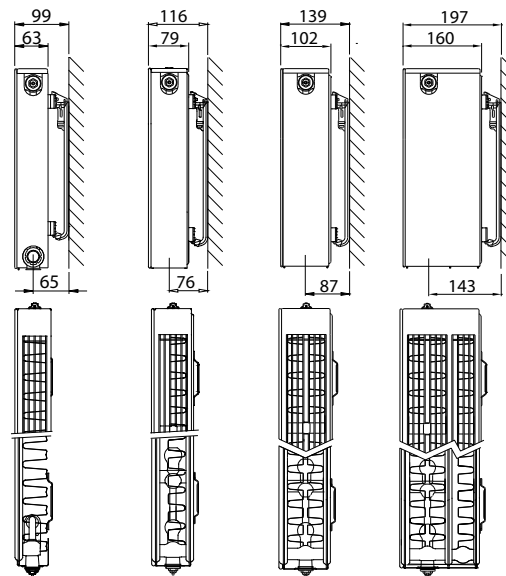

TYPE OVERVIEW

Calculation factor
per meter
at 75/65/20°C
according to EN442

Characteristic equation:

$$\Phi = K_M \times \Delta T^n$$

Height		T 11	T 21	T 22	T 33	Height
300	W	469	705	887	1.259	300
	kg	11,88	16,63	18,85	26,45	
	l	1,89	3,29	2,90	4,35	
	m²	2,09	2,44	3,51	5,26	
	n	1,30	1,26	1,27	1,31	
400	W	626	886	1.117	1.587	400
	kg	16,13	21,95	24,95	35,12	
	l	2,34	4,11	3,88	5,82	
	m²	2,95	3,37	4,92	7,38	
	n	1,29	1,28	1,28	1,32	
500	W	774	1.053	1.333	1.893	500
	kg	20,39	27,28	31,05	43,78	
	l	2,80	4,93	4,87	7,28	
	m²	3,80	4,31	6,33	9,49	
	n	1,28	1,30	1,29	1,35	
600	W	911	1.208	1.537	2.180	600
	kg	24,65	32,60	37,15	52,45	
	l	3,25	5,75	5,85	8,75	
	m²	4,66	5,24	7,74	11,61	
	n	1,27	1,30	1,29	1,35	
700	W	1.038	1.353	1.732	2.452	700
	kg	28,91	37,85	42,82	61,13	
	l	3,77	6,63	6,73	10,19	
	m²	5,51	6,18	9,15	13,72	
	n	1,28	1,29	1,30	1,34	
900	W	1.260	1.616	2.096	2.952	900
	kg	37,43	48,35	54,15	78,50	
	l	4,80	8,40	8,50	13,06	
	m²	7,22	8,05	11,97	17,96	
	n	1,29	1,29	1,31	1,34	

W=heat output per meter / kg=weight per meter / l=content per meter / m²=surface per meter / n=exponent
The manufacturer reserves the right to alter any of the specifications shown in this document without prior notice.