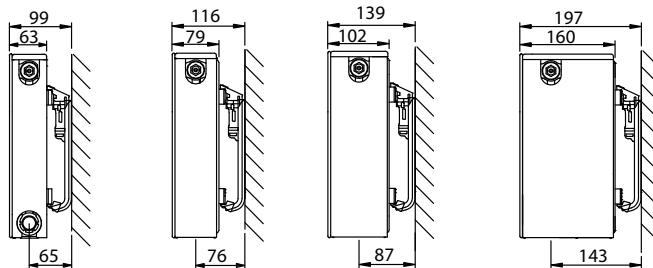

J-BRACKETS (TYPE MONCLAC VDI 6036)

Type 11

Type 21

Type 22

Type 33