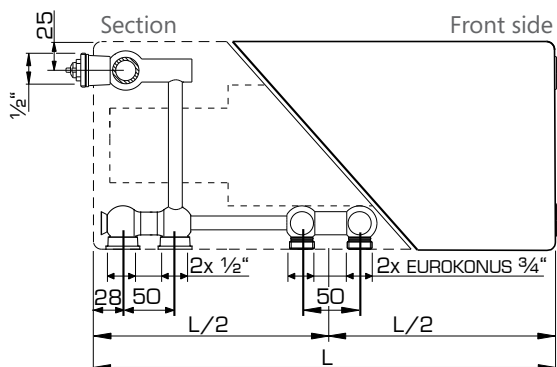

Front of
right handed
radiator

MOUNTING DIMENSIONS

Types 21/22/33

Left

Types 21/22/33

Type 11

Left

Type 11