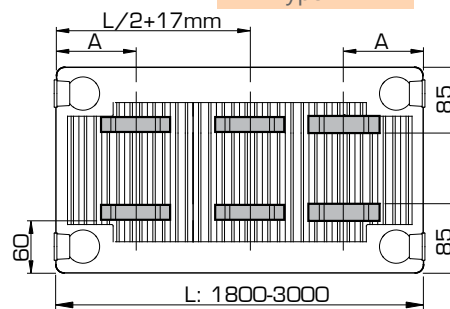

Type 11

L	A
1800-3000	150