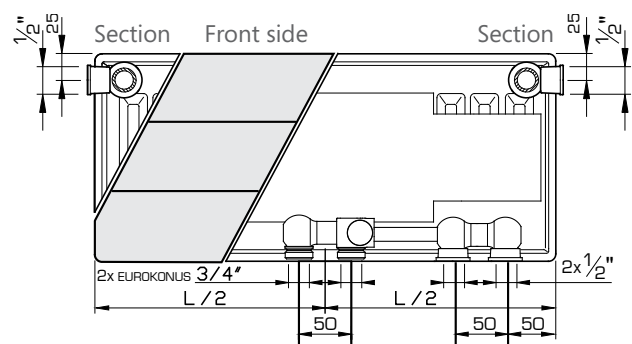

Front of
right handed
radiator

MOUNTING DIMENSIONS

Types 21/22/33

Left

Types 21/22/33

Type 11

Left

Type 11