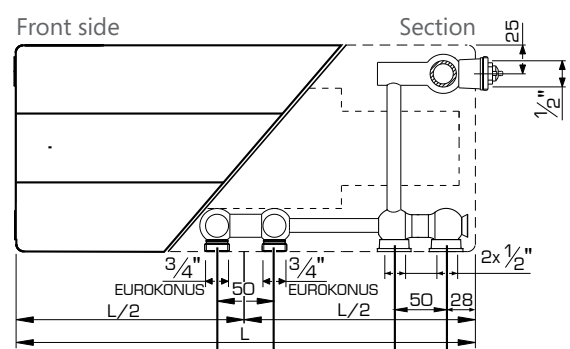

Front of
right handed
radiator

MOUNTING DIMENSIONS

Types 21/22/33

Left

Types 21/22/33

Type 11

Left

Type 11