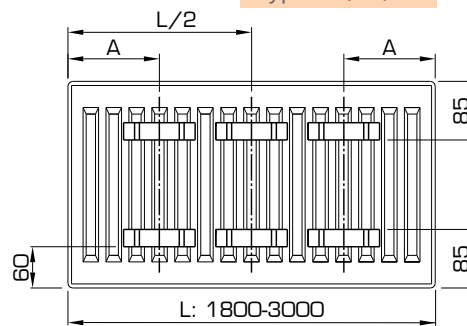

For lengths above 1600 mm: 3 brackets needed.

LUG POSITIONS

Types 21/22/33

L	A
400-1600	133

Types 21/22/33

L	A
1800-3000	133

Type 11

L	A
400	117
500-1600	150