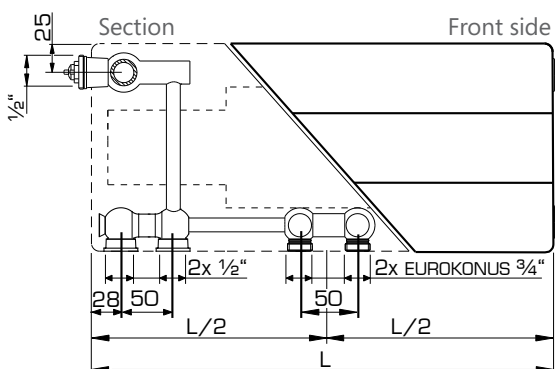

Front of
right handed
radiator

MOUNTING DIMENSIONS

Types 21/22/33

Left

Types 21/22/33

Type 11

Left

Type 11