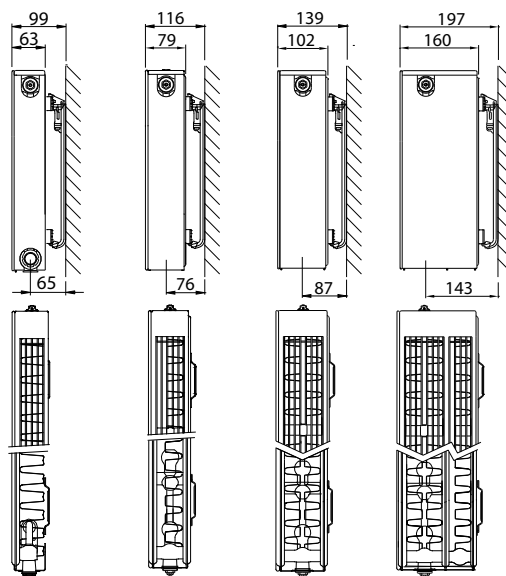

TYPE OVERVIEW

Calculation factor
per meter
at 75/65/20°C
according to EN442

Characteristic equation:

$$\Phi = K_M \times \Delta T^n$$

* centre connection

Height		T11	T21	T22	T33	Height
300	W			887	1.259	300
	kg			18,85	26,45	
	l			2,90	4,35	
	m²			3,51	5,26	
	n			1,27	1,31	
400	W	626	886	1.117	1.587	400
	kg	16,13	21,95	24,95	35,12	
	l	2,34	4,11	3,88	5,82	
	m²	2,95	3,37	4,92	7,38	
	n	1,29	1,28	1,28	1,32	
500	W	774	1.053	1.333	1.893	500
	kg	20,39	27,28	31,05	43,78	
	l	2,80	4,93	4,87	7,28	
	m²	3,80	4,31	6,33	9,49	
	n	1,28	1,30	1,29	1,35	
600	W	911	1.208	1.537	2.180	600
	kg	24,65	32,60	37,15	52,45	
	l	3,25	5,75	5,85	8,75	
	m²	4,66	5,24	7,74	11,61	
	n	1,27	1,30	1,29	1,35	
700	W	1.038	1.353	1.732	2.452	700
	kg	28,91	37,85	42,82	61,13	
	l	3,77	6,63	6,73	10,19	
	m²	5,51	6,18	9,15	13,72	
	n	1,28	1,29	1,30	1,34	
900	W	1.260	1.616	2.096	2.952	900
	kg	37,43	48,35	54,15	78,50	
	l	4,80	8,40	8,50	13,06	
	m²	7,22	8,05	11,97	17,96	
	n	1,29	1,29	1,31	1,34	

W=heat output per meter / kg=weight per meter / l=content per meter / m²=surface per meter / n=exponent
The manufacturer reserves the right to alter any of the specifications shown in this document without prior notice.