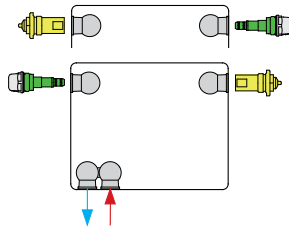

CONNECTION POSSIBILITIES

Types 21/22/33

Front of
left handed
radiator

Types 21/22/33