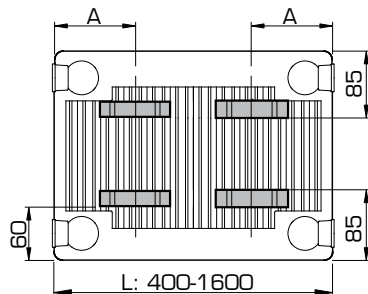

For lengths above 1600 mm: 3 brackets needed.

LUG POSITIONS

Types 21/22/33

L	A
400-1600	133

Types 21/22/33

L	A
1800-3000	133

Type 11

L	A
400	117
500-1600	150