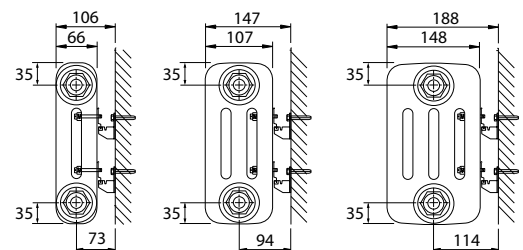

- Product: column radiator with 4 connections
 Also supplied: Brackets with anti-lift, 4 pieces up to length 854 mm and 6 pieces from length 1.038 mm, screws, plugs, air vent, blind plug and installation instructions
- Connections: 4 x ½" female side connection.
 Packaging: Every radiator is sturdily wrapped in plastic.
 The radiator's characteristics are shown on the label: type – height – length.
- Warranty: 10 years, as long as the installation instructions have been followed and Henrad's warranty conditions have been met.
- Paint process: All radiators are degreased, phosphated and powder-coated in Henrad white 9016 as standard.
- Colours: Henrad white 9016 + 35 different Henrad colours and about 200 RAL-colours are possible
- Max. operating pressure: 10 bar (tested to 13 bar)
- Max. operating temperature: 110 °C
- Conformity: in accordance with EN442
- Quality assurance: NF
- Number of columns: 2 | 3 | 4
- Heights: 300 | 500 | 600 | 750 and 1.800 | 2.000 | 2.500 mm
- Lengths: 440 – 1.866 mm and 348 | 440 mm
- Depths: 66 | 107 | 148 mm

Height	H 1800	H 2000	H 2500	
Columns	2	2	2	
Vertical version				
Length				
L 348	W	666	742	939
	W	455	507	643
	W	894	996	1.261
	kg	18,2	20,3	25,2
	l	11,2	11,9	14,7
	n	1,3205	1,3202	1,3194
Art.N°:	70061800020348	70062000020348	70062500020348	
L 440	W	856	954	1.208
	W	585	652	826
	W	1.149	1.281	1.621
	kg	23,4	26,1	32,4
	l	14,4	15,3	18,9
	n	1,3205	1,3202	1,3194
Art.N°:	70061800020440	70062000020440	70062500020440	