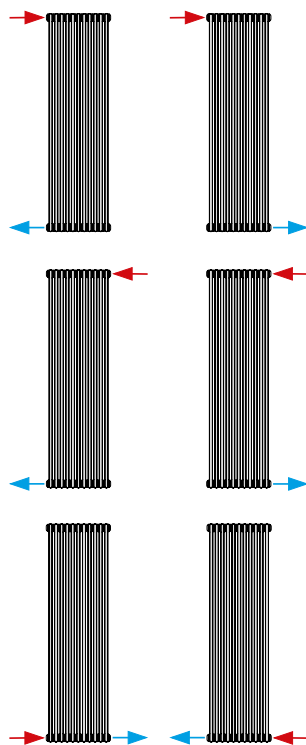

- Product: column radiator with 4 connections
 Also supplied: Brackets with anti-lift, 4 pieces up to length 854 mm and 6 pieces from length 1.038 mm, screws, plugs, air vent, blind plug and installation instructions
- Connections: 4 x ½" female side connection.
 Packaging: Every radiator is sturdily wrapped in plastic.
 The radiator's characteristics are shown on the label: type – height – length.
- Warranty: 10 years, as long as the installation instructions have been followed and Henrad's warranty conditions have been met.
- Paint process: All radiators are degreased, phosphated and powder-coated in Henrad white 9016 as standard.
- Colours: Henrad white 9016 + 35 different Henrad colours and about 200 RAL-colours are possible
- Max. operating pressure: 10 bar (tested to 13 bar)
- Max. operating temperature: 110 °C
- Conformity: in accordance with EN442
- Quality assurance: NF
- Number of columns: 2 | 3 | 4
- Heights: 300 | 500 | 600 | 750 and 1.800 | 2.000 | 2.500 mm
- Lengths: 440 – 1.866 mm and 348 | 440 mm
- Depths: 66 | 107 | 148 mm

Height	H 1800	H 2000	H 2500	
Columns	2	2	2	
Vertical version				
Length				
L 348	W	666	742	939
	W	455	507	643
	W	894	996	1.261
	kg	18,2	20,3	25,2
	l	11,2	11,9	14,7
	n	1,3205	1,3202	1,3194
Art.N°:	70061800020348	70062000020348	70062500020348	
L 440	W	856	954	1.208
	W	585	652	826
	W	1.149	1.281	1.621
	kg	23,4	26,1	32,4
	l	14,4	15,3	18,9
	n	1,3205	1,3202	1,3194
Art.N°:	70061800020440	70062000020440	70062500020440	