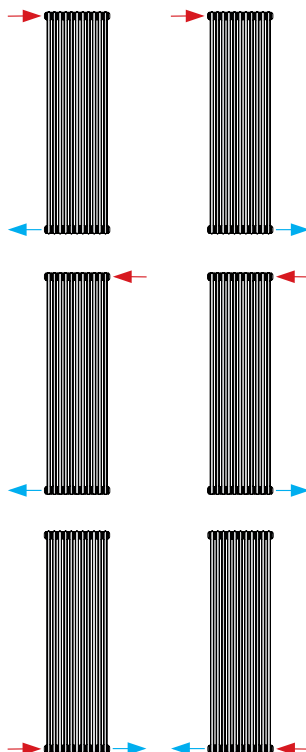

Height	H 1800	H 2000	H 2500	
Columns	2	2	2	
Vertical version				
Length				
L 348	W	666	742	939
	W	455	507	643
	W	894	996	1.261
	kg	18,2	20,3	25,2
	l	11,2	11,9	14,7
	n	1,3205	1,3202	1,3194
Art.N°:	70061800020348	70062000020348	70062500020348	
L 440	W	856	954	1.208
	W	585	652	826
	W	1.149	1.281	1.621
	kg	23,4	26,1	32,4
	l	14,4	15,3	18,9
	n	1,3205	1,3202	1,3194
Art.N°:	70061800020440	70062000020440	70062500020440	

Core assortment (Henrad white 9016) available ex factory within 10 days.
Core assortment is subject to change, please refer to www.henrad.eu for the latest information.
Delivery time depends on the model, please refer to your distributor.