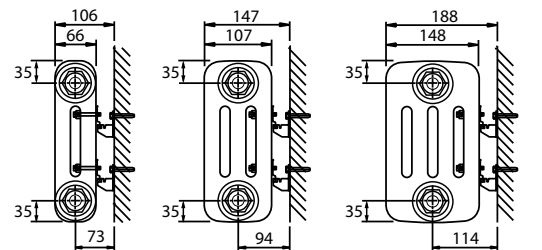

Height	H 1800	H 2000	H 2500	
Columns	2	2	2	
Vertical version				
Length				
L 348	W	666	742	939
	W	455	507	643
	W	894	996	1.261
	kg	18,2	20,3	25,2
	l	11,2	11,9	14,7
	n	1,3205	1,3202	1,3194
Art.N°:	70061800020348	70062000020348	70062500020348	
L 440	W	856	954	1.208
	W	585	652	826
	W	1.149	1.281	1.621
	kg	23,4	26,1	32,4
	l	14,4	15,3	18,9
	n	1,3205	1,3202	1,3194
Art.N°:	70061800020440	70062000020440	70062500020440	

Core assortment (Henrad white 9016) available ex factory within 10 days.
Core assortment is subject to change, please refer to www.henrad.eu for the latest information.
Delivery time depends on the model, please refer to your distributor.